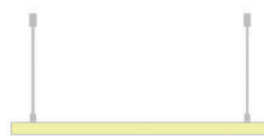

Ref.	Des.
LINEON360C	Set de suspensión para luminaria vertical o horizontal circular plata <i>White interconnector</i>

Ref.	Des.
LINEON360ENDCAPSR	Tapón entrada recta + Endcap <i>Endcap</i>

Ref.	Des.
LINEON360ENDCAPSL	Tapón entrada lateral + Endcap <i>Endcap</i>

LINEON360GRAPA

LINEON360GRAPA1

LINEON360CLIP

LINEON360SC1
LINEON360SC12
LINEON360SC2
LINEON360SC22

LINEON360SDD
LINEON360SDD2

LINEON360SCS12

LINEON360SD1
LINEON360SD12
LINEON360SD2
LINEON360SD22

LINEON360SCS22
LINEON360SCS32