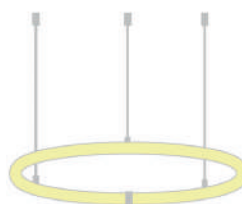

LINEON360C2+
LINEON360SCS12+
LISUSP02
LINEON360C+
LINEON360SCS12+
LISUSP07