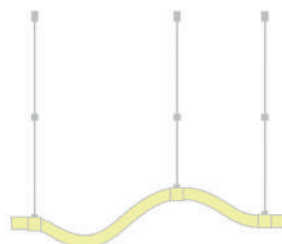

Ref.	Des.
LINEON360C	Set de suspensión para luminaria vertical o horizontal circular plata <i>White interconnector</i>

Ref.	Des.
LINEON360ENDCAPSR	Tapón entrada recta + Endcap <i>Endcap</i>

Ref.	Des.
LINEON360ENDCAPSL	Tapón entrada lateral + Endcap <i>Endcap</i>

LINEON360GRAPA

LINEON360GRAPA1

LINEON360CLIP

LINEON360SC1
LINEON360SC12
LINEON360SC2
LINEON360SC22

LINEON360SDD
LINEON360SDD2

LINEON360SCS12

LINEON360SD1
LINEON360SD12
LINEON360SD2
LINEON360SD22

LINEON360SCS22
LINEON360SCS32